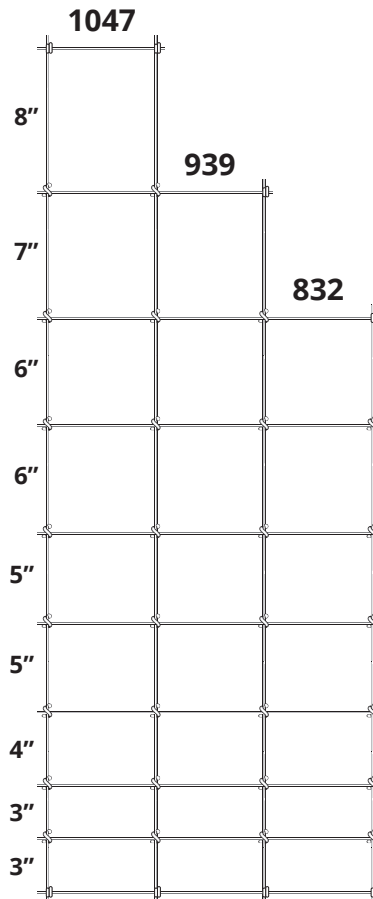

FARM & FIELD FENCE - SQUARE KNOT

For a more robust farm and field fence, square knot fencing offers added stability and flexibility compared to the traditional hinged joint product. It conforms to the landscape and is strong enough to withstand abuse from livestock, cattle and falling tree limbs.

This fence is available in 14 gauge and 12½ gauge wire sizes, and features graduated horizontal spacing for various livestock and wildlife. Galvanized and flexible for easy installation over uneven land. Meets ASTM A116.

FARM & FIELD FENCE - SQUARE KNOT											
	Item #	Style	Height	# Line Wires	Vertical Spacing	Line/Stay Wire Gauge	Edge Wire Gauge	Roll Length	Roll Weight (lb)	Rolls/Pallet	UPC
CLASS 1	33751	832-6-12½	32"	8	6"	12½	10	330'	142	9	95832337516
	33752	939-6-12½	39"	9	6"	12½	10	330'	162	9	95832337523
	33753	1047-6-12½	47"	10	6"	12½	10	330'	183	9	95832337530
HT CLASS 3	33711	832-6-14	32"	8	6"	14	12½	330'	90	16	95832337110
	33712	939-6-14	39"	9	6"	14	12½	330'	103	16	95832337127
	33713	1047-6-14	47"	10	6"	14	12½	330'	117	16	95832337134